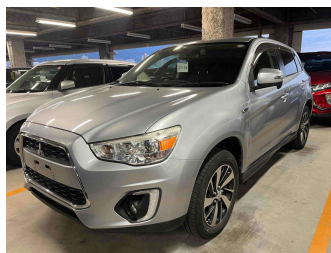

# 2016 Mitsubishi RVR 5D G

**Purchase Price** **\$21,995**  
Includes GST, Registration & Licensing

Finance may be available on this vehicle. Ask one of our friendly staff for more information.

Gain peace of mind with Mechanical Breakdown Insurance. **Ask us how.**

Body Style	<b>SUV</b>	Reg No.	-
Odometer	<b>60,358 km</b>	Ext Colour	<b>Silver</b>
Engine	<b>1800 cc</b>	History	<b>Ex-Overseas</b>
Fuel Type	<b>Petrol</b>	Seats	-
Transmission	<b>Auto</b>	CO2 Emissions	-
Wheels	<b>Factory Alloys</b>	Energy Economy	-
VIN	-		
Interior	<b>Black, Cloth</b>		
Safety	-		