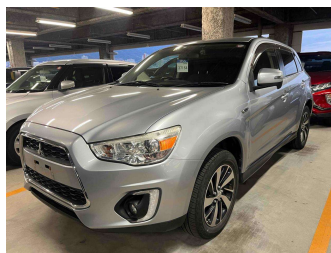

# 2016 Mitsubishi RVR 5D G

**Purchase Price** **\$21,995**  
Includes GST, Registration & Licensing

Finance may be available on this vehicle. Ask one of our friendly staff for more information.

Gain peace of mind with Mechanical Breakdown Insurance. **Ask us how.**

Body Style  
**SUV**

Odometer  
**60,358 km**

Engine  
**1800 cc**

Fuel Type  
**Petrol**

Transmission  
**Manual**

Wheels  
**Factory Alloys**

VIN  
-

Interior  
**Black, Cloth**