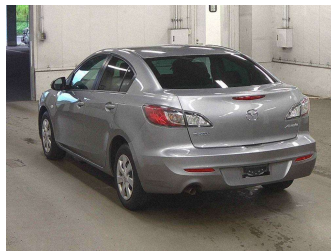

2013 Mazda Axela 15C

Purchase Price **\$13,995**
Includes GST, Registration & Licensing

Finance may be available on this vehicle. Ask one of our friendly staff for more information.

Gain peace of mind with Mechanical Breakdown Insurance. **Ask us how.**

Top features

- » Alloys

Body Style
Hatchback

Odometer
18,000 km

Engine
1500 cc

Fuel Type
Petrol

Transmission
Auto

Wheels
Factory Alloys