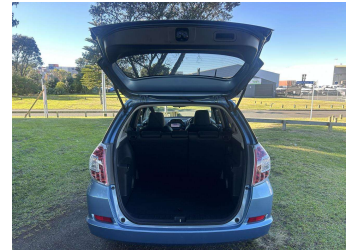

# 2014 Honda FIT SHUTTLE HYBRID HV SMART

Purchase Price **\$11,995**  
Includes GST, Registration & Licensing

Finance may be available on this vehicle. Ask one of our friendly staff for more information.

Body Style  
**Station Wagon**

Odometer  
**37,998 km**

Engine  
**1300 cc**

Fuel Type  
**Hybrid**

Transmission  
**Auto**

Wheels  
**Factory Alloys**

VIN  
**7AT08G2YX24208567**

Interior  
**Black, 1/2 Leather**