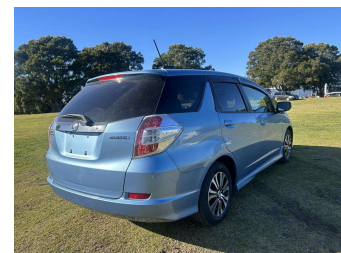

2014 Honda FIT SHUTTLE HYBRID HV SMART

Purchase Price **\$13,995**
Includes GST, Registration & Licensing

Finance may be available on this vehicle. Ask one of our friendly staff for more information.

Gain peace of mind with Mechanical Breakdown Insurance. **Ask us how.**

Top features

- » ABS Brakes
- » Air Bag(s)
- » Air Conditioning
- » Alloys
- » Cruise Control
- » Electric Mirrors
- » Electric Windows
- » Immobiliser
- » Power Steering

Body Style
Station Wagon

Odometer
37,998 km

Engine
1300 cc

Fuel Type
Hybrid

Transmission
Auto

Wheels
Factory Alloys

VIN
7AT08G2YX24208567

Interior
Black, 1/2 Leather

Safety
-

Reg No.

-

Ext Colour
Blue

History
Ex-Overseas

Seats
5 seats

CO2 Emissions

-

Energy Economy

-