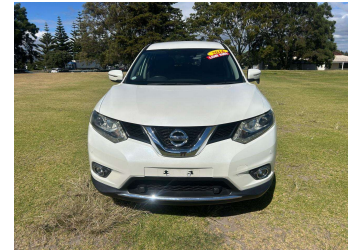

2016 Nissan X-TRAIL 20X

Purchase Price **\$19,500**
Includes GST, Registration & Licensing

Finance may be available on this vehicle. Ask one of our friendly staff for more information.

Gain peace of mind with Mechanical Breakdown Insurance. **Ask us how.**

Body Style
SUV

Odometer
54,239 km

Engine
2000 cc

Fuel Type
Petrol

Transmission
Auto

Wheels
Factory Alloys

VIN
7AT0DH6LX25515201

Interior
Black, Leather