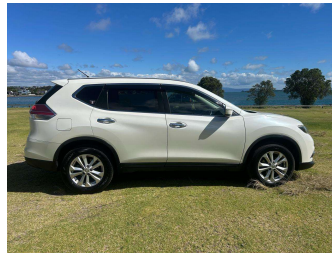

2016 Nissan X-TRAIL 20X

Purchase Price **\$19,500**
Includes GST, Registration & Licensing

Finance may be available on this vehicle. Ask one of our friendly staff for more information.

Gain peace of mind with Mechanical Breakdown Insurance. **Ask us how.**

Body Style
SUV

Odometer
54,239 km

Engine
2000 cc

Fuel Type
Petrol

Transmission
Auto

Wheels
Factory Alloys

VIN
7AT0DH6LX25515201

Interior
Black, Leather