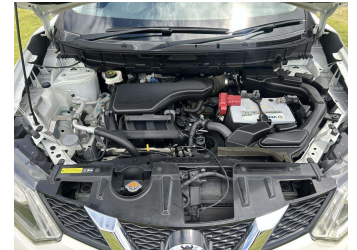

2015 Nissan X-TRAIL 20X

Purchase Price **$18,995**
Includes GST, Registration & Licensing

Finance may be available on this vehicle. Ask one of our friendly staff for more information.

Gain peace of mind with Mechanical Breakdown Insurance. **Ask us how.**

Top features

- » ABS Brakes
- » Air Bag(s)
- » Air Conditioning
- » Alloys
- » Apple CarPlay
- » Car Stereo
- » Electric Mirrors
- » Electric Windows
- » Heated Seats
- » Immobiliser
- » Power Steering
- » Reversing Camera

Body Style
SUV

Odometer
45,497 km

Engine
2000 cc

Fuel Type
Petrol

Transmission
Auto

Wheels
ALLOYS

VIN
7AT0DH6LX24008050

Interior
Black, Feau Leather

Safety

Based on 2023 UCSR rating for 14-21 models

Reg No.
-

Ext Colour
PEARL

History
Ex-Overseas

Seats
5 seats, Leather

CO2 Emissions
★★★★☆
162 grams/km

Energy Economy
★★★☆☆

Annual fuel cost of $2,700
6.9L per 100km

Cost per year is an estimate based on petrol price of $2.80 per litre and an average distance of 14000 km. Emissions and Energy Economy figures standardised to 3P WLTP.

Stock ID: 13659

Trevor Lee Autos | Phone 07 574 4557 | Email trevor@trevorleeautos.co.nz
512 Maunganui Road, Mount Maunganui, Tauranga 3116, New Zealand
www.trevorleeautos.co.nz