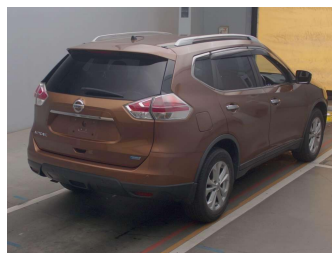

2016 Nissan X-TRAIL 20XT EMERGENCY BRAKE

Purchase Price **\$19,500**
Includes GST, Registration & Licensing

Finance may be available on this vehicle. Ask one of our friendly staff for more information.

Gain peace of mind with Mechanical Breakdown Insurance. **Ask us how.**

Body Style
SUV

Odometer
71,186 km

Engine
2000 cc

Fuel Type
Petrol

Transmission
Auto

Wheels
Factory Alloys

VIN
-

Interior
Black, Leather