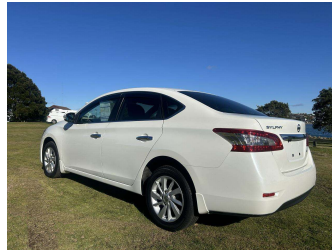

# 2013 Nissan Bluebird Sylphy G

Purchase Price

**\$11,500**

Includes GST, Registration & Licensing

Finance may be available on this vehicle. Ask one of our friendly staff for more information.

Gain peace of mind with Mechanical Breakdown Insurance. **Ask us how.**

**47,795 km**

Engine

**1800 cc**

Fuel Type

**Petrol**

Transmission

**Auto**

Wheels