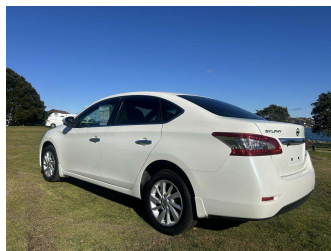

# 2013 Nissan Bluebird Sylphy G

**Purchase Price** **\$12,995**  
Includes GST, Registration & Licensing

Finance may be available on this vehicle. Ask one of our friendly staff for more information.

Gain peace of mind with Mechanical Breakdown Insurance. **Ask us how.**

**Top features**

- » ABS Brakes
- » Air Bag(s)
- » Air Conditioning
- » Alloys
- » Electric Mirrors
- » Electric Windows
- » Immobiliser
- » Power Steering
- » Reversing Camera

Body Style  
**Sedan**

Odometer  
**47,795 km**

Engine  
**1800 cc**

Fuel Type  
**Petrol**

Transmission  
**Auto**

Wheels  
**Factory Alloys**

VIN  
**7AT0DH7FX24009009**

Interior  
**Black, Cloth**

Safety  
-

Reg No.  
-