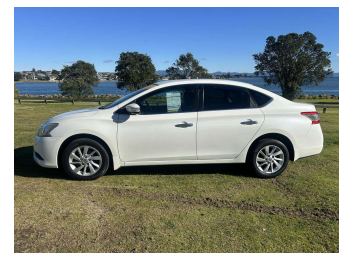

# 2013 Nissan Bluebird Sylphy G

**Purchase Price** **\$12,995**  
Includes GST, Registration & Licensing

Finance may be available on this vehicle. Ask one of our friendly staff for more information.

Gain peace of mind with Mechanical Breakdown Insurance. **Ask us how.**

**Top features**

- » ABS Brakes
- » Air Bag(s)
- » Air Conditioning
- » Alloys
- » Electric Mirrors
- » Electric Windows
- » Immobiliser
- » Power Steering
- » Reversing Camera

Body Style  
**Sedan**

Odometer  
**47,795 km**

Engine  
**1800 cc**

Fuel Type  
**Petrol**

Transmission  
**Auto**

Wheels  
**Factory Alloys**

VIN  
**7AT0DH7FX24009009**

Interior  
**Black, Cloth**

Safety  
-

Reg No.  
-