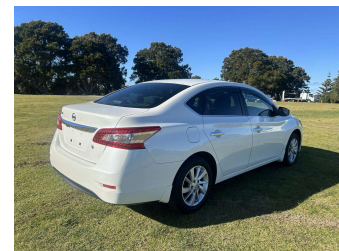

# 2013 Nissan Bluebird Sylphy G

**Purchase Price** **\$12,995**  
Includes GST, Registration & Licensing

Finance may be available on this vehicle. Ask one of our friendly staff for more information.

Gain peace of mind with Mechanical Breakdown Insurance. **Ask us how.**

**Top features**

- » ABS Brakes
- » Air Bag(s)
- » Air Conditioning
- » Alloys
- » Electric Mirrors
- » Electric Windows
- » Immobiliser
- » Power Steering
- » Reversing Camera

Body Style  
**Sedan**

Odometer  
**47,795 km**

Engine  
**1800 cc**

Fuel Type  
**Petrol**

Transmission  
**Auto**

Wheels  
**Factory Alloys**

VIN  
**7AT0DH7FX24009009**

Interior  
**Black, Cloth**

Safety  
-

Reg No.  
-