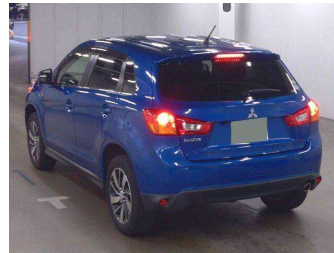

# 2015 Mitsubishi RVR G

**Purchase Price** **\$20,995**  
Includes GST, Registration & Licensing

Finance may be available on this vehicle. Ask one of our friendly staff for more information.

Gain peace of mind with Mechanical Breakdown Insurance. **Ask us how.**

**Top features**

- » Air Bag(s)
- » Air Conditioning
- » Alloys
- » Electric Mirrors
- » Electric Windows
- » Immobiliser
- » Power Steering
- » Reversing Camera

Body Style  
**SUV**

Odometer  
**63,225 km**