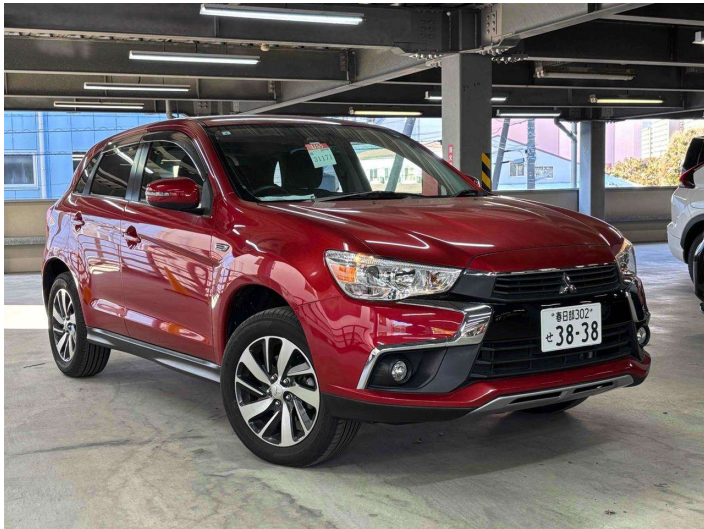

2017 Mitsubishi RVR G

Purchase Price **\$19,995**
Includes GST, Registration & Licensing

Finance may be available on this vehicle. Ask one of our friendly staff for more information.

Gain peace of mind with Mechanical Breakdown Insurance. **Ask us how.**

Top features

- » ABS Brakes
- » Air Bag(s)
- » Air Conditioning
- » Electric Mirrors
- » Electric Windows
- » Immobiliser
- » Power Steering
- » Reversing Camera

Body Style
SUV

Odometer
40,678 km

Engine
1800 cc

Fuel Type
Petrol

Transmission
Auto

Wheels
-

VIN
-

Interior
Black, Cloth

Safety
-

Reg No.

-

Ext Colour

Red

History

Ex-Overseas

Seats

5 seats, Cloth

CO2 Emissions

-