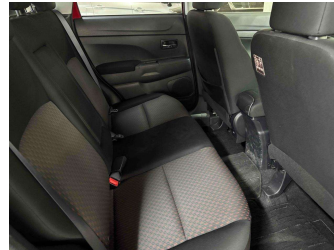

2017 Mitsubishi RVR G

Purchase Price **$19,995**
Includes GST, Registration & Licensing

Finance may be available on this vehicle. Ask one of our friendly staff for more information.

Gain peace of mind with Mechanical Breakdown Insurance. **Ask us how.**

Top features

- » ABS Brakes
- » Air Bag(s)
- » Air Conditioning
- » Electric Mirrors
- » Electric Windows
- » Immobiliser
- » Power Steering
- » Reversing Camera

Body Style
SUV

Odometer
40,678 km

Engine
1800 cc

Fuel Type
Petrol

Transmission
Auto

Wheels
-

VIN
-

Interior
Black, Cloth

Safety
-

Reg No.

-

Ext Colour

Red

History

Ex-Overseas

Seats

5 seats, Cloth

CO2 Emissions

-

Energy Economy

-

Stock ID: 13718

Trevor Lee Autos | Phone 07 574 4557 | Email trevor@trevorleeautos.co.nz
512 Maunganui Road, Mount Maunganui, Tauranga 3116, New Zealand
www.trevorleeautos.co.nz