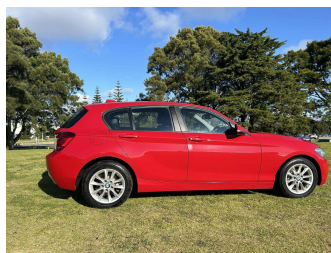

2015 BMW 1 SERIES 116I

Purchase Price **\$12,995**
Includes GST, Registration & Licensing

Finance may be available on this vehicle. Ask one of our friendly staff for more information.

Gain peace of mind with Mechanical Breakdown Insurance. **Ask us how.**

Top features

- » ABS Brakes
- » Air Bag(s)
- » Air Conditioning
- » Alloys
- » Electric Mirrors
- » Electric Windows
- » Immobiliser
- » Power Steering

Body Style
Hatchback

Odometer
53,375 km

Engine
1600 cc

Fuel Type
Petrol

Transmission
Auto

Wheels
Factory Alloys

VIN
WBA1A12050P578992

Interior
Black, 1/2 Leather

Safety
-

Reg No.
-

Ext Colour
Red