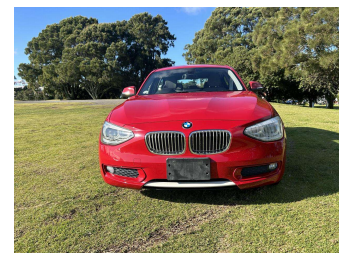

2015 BMW 1 SERIES 116I

Purchase Price **\$12,995**
Includes GST, Registration & Licensing

Finance may be available on this vehicle. Ask one of our friendly staff for more information.

Gain peace of mind with Mechanical Breakdown Insurance. **Ask us how.**

Top features

- » ABS Brakes
- » Air Bag(s)
- » Air Conditioning
- » Alloys
- » Electric Mirrors
- » Electric Windows
- » Immobiliser
- » Power Steering

Body Style
Hatchback

Odometer
53,375 km

Engine
1600 cc

Fuel Type
Petrol

Transmission
Auto

Wheels
Factory Alloys

VIN
WBA1A12050P578992

Interior
Black, 1/2 Leather

Safety
-

Reg No.
-

Ext Colour
Red