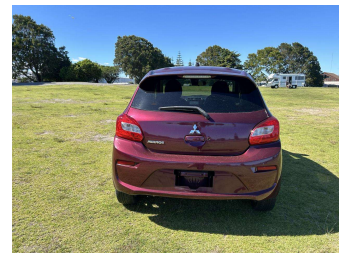

# 2016 Mitsubishi Mirage G ASG

**Purchase Price** **\$12,995**  
Includes GST, Registration & Licensing

Finance may be available on this vehicle. Ask one of our friendly staff for more information.

Gain peace of mind with Mechanical Breakdown Insurance. **Ask us how.**

Odometer  
**27,000 km**

Engine  
**1200 cc**

Fuel Type  
**Petrol**

Transmission  
**Auto**

Wheels  
**Factory Alloys**

VIN  
-

Interior  
-

Safety  
-