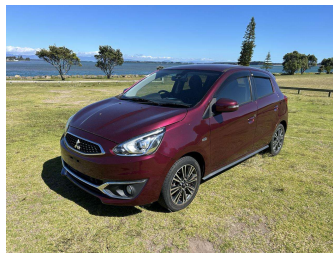

# 2016 Mitsubishi Mirage G ASG

**Purchase Price** **\$12,995**  
Includes GST, Registration & Licensing

Finance may be available on this vehicle. Ask one of our friendly staff for more information.

Gain peace of mind with Mechanical Breakdown Insurance. **Ask us how.**

Odometer  
**27,000 km**

Engine  
**1200 cc**

Fuel Type  
**Petrol**

Transmission  
**Auto**

Wheels  
**Factory Alloys**

VIN  
-

Interior  
-

Safety  
-