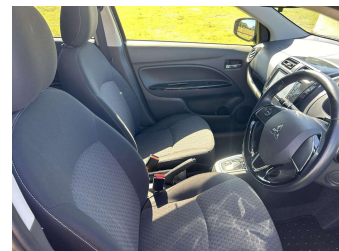

# 2016 Mitsubishi Mirage G ASG

**Purchase Price** **\$12,995**  
Includes GST, Registration & Licensing

Finance may be available on this vehicle. Ask one of our friendly staff for more information.

Gain peace of mind with Mechanical Breakdown Insurance. **Ask us how.**

**Top features**

- » Air Bag(s)
- » Air Conditioning
- » Alloys
- » Body Kit
- » Car Stereo
- » CD(s)
- » Electric Mirrors
- » Electric Windows
- » Immobiliser
- » Power Steering
- » Spoiler

Body Style  
**Hatchback**